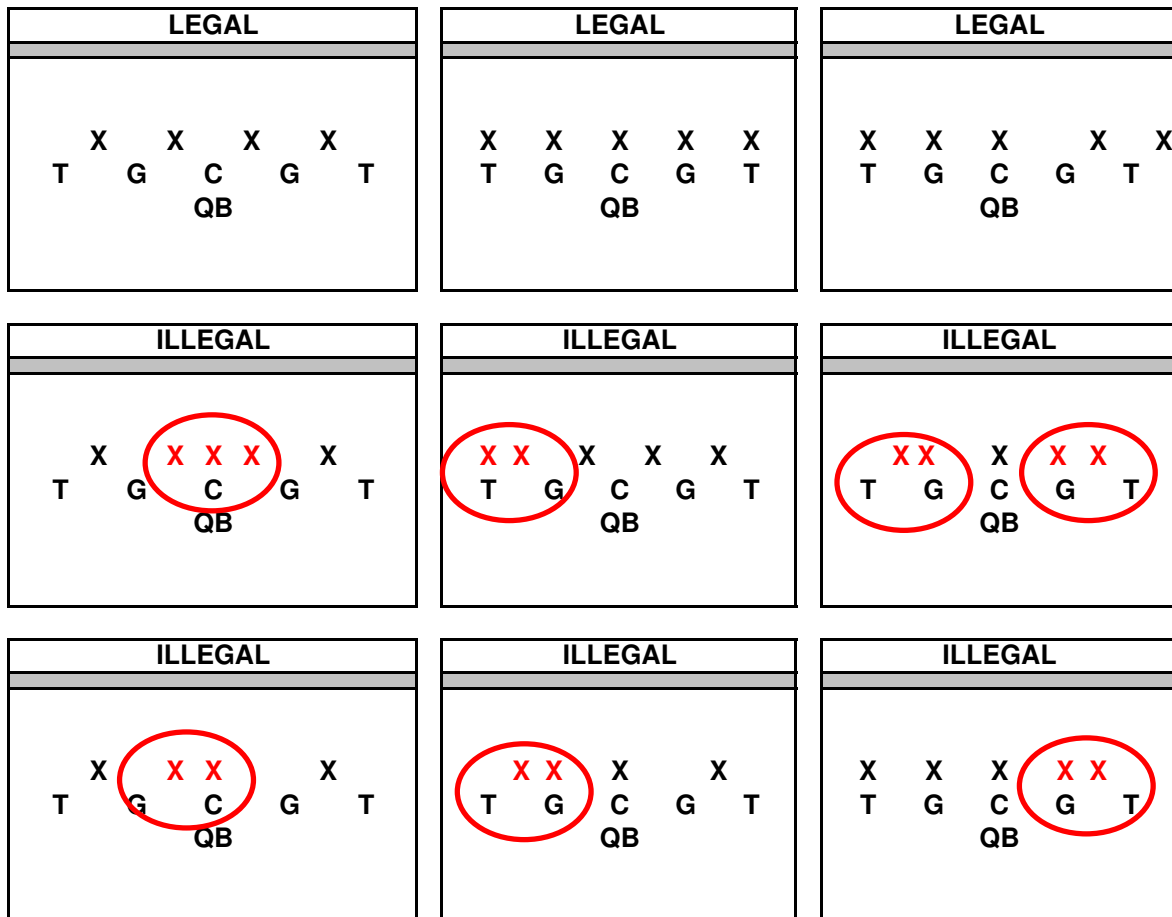

BUX-MONT POP WARNER YOUTH FOOTBALL LEAGUE

SPECIAL MITEY MITE RULES CLARIFICATION

1. NO BLITZ RULE

- A. MAXIMUM OF 7 DEFENSIVE PLAYERS ON THE LINE OF SCRIMMAGE (10 YD. PENALTY)
REMEMBER THE LINE OF SCRIMMAGE RUNS FROM SIDELINE TO SIDELINE
- B. DEFENSIVE PLAYERS ON THE LINE OF SCRIMMAGE AND WITHIN THE FREE BLOCKING ZONE (FROM OUTSIDE SHOULDER OF THE LEFT TACKLE TO OUTSIDE SHOULDER OF THE RIGHT TACKLE) MUST BE IN A 3 OR 4 POINT STANCE. OUTSIDE OF THE TACKLES, THE DEFENDERS MAY BE IN ANY STANCE OR STANDING. REMEMBER MAX OF 7 ON THE LINE. (5 YD. PENALTY)
- C. AT NO TIME MAY THE DEFENSIVE LINEMAN BE CLOSER TOGETHER THAN THE 2 CLOSEST OFFENSIVE LINEMAN. (5 YD. PENALTY)
THIS MEANS THAT YOU CAN NOT HAVE A DEFENSIVE PLAYER HEAD UP ON AN OFFENSIVE PLAYER AND ANOTHER DEFENSIVE PLAYER IN A GAP ON EITHER SIDE OF THAT SAME OFFENSIVE PLAYER.
- D. ANY LINEBACKER INSIDE THE OUTSIDE SHOULDERS OF THE OFFENSIVE TACKLES MUST BE 4 YARDS FROM THE LINE OF SCRIMMAGE (5 YD. PENALTY)
THIS MEANS THAT THE LINEBACKER AT THE SNAP OF THE BALL MUST BE 4 YARDS FROM THE LINE OF SCRIMMAGE

NOTICE THAT ALL THE ILLEGAL DEFENSIVE SET HAVE ONE PLAYER HEAD UP AND IN THE GAP ON A SINGLE OFFENSIVE PLAYER.